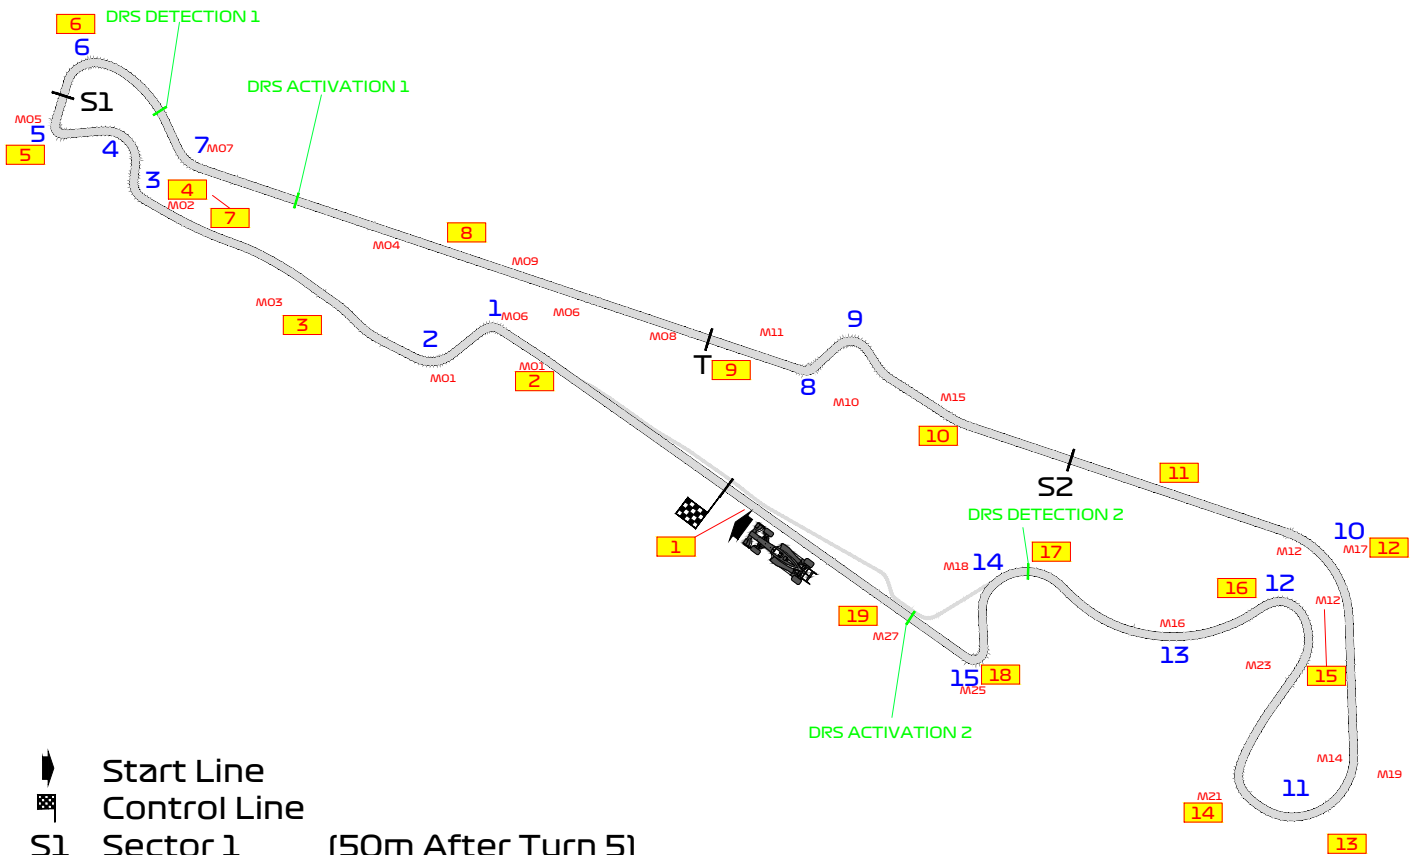

2021 LE CASTELLET

17 to 20 June 2021

From	The FIA Formula 3 Stewards Assistant	Document	1
To	All Teams, All Officials	Date	17 June 2021
		Time	10:58

Title F3 - Le Castellet Track map
Description F3 - Le Castellet Track map
Enclosed FRANCE_CIRCUIT_21-FIA v1.pdf

Florence Callier

The FIA Formula 3 Stewards Assistant

FORMULA 1 EMIRATES GRAND PRIX DE FRANCE 2021 - Le Castellet

Circuit Map

- Start Line
- Control Line
- S1 Sector 1 (50m After Turn 5)
- S2 Sector 2 (370m before Turn 10)
- T Speed Trap (165m Before Turn 8)
- DRS Detection1 (75m Before Turn 7)
- DRS Detection2 (On Turn 14)
- DRS Activation1 (170m After Turn 7)
- DRS Activation2 (115m After Turn 15)
- 15 Corner Numbers
- M22 Marshal Post
- 22 FIA Marshal Light No.

Circuit Centreline Length = 5.842km